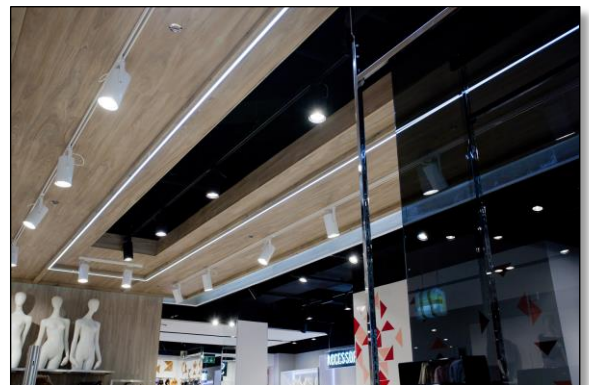

Arcadia Group – Top Shop Huddersfield